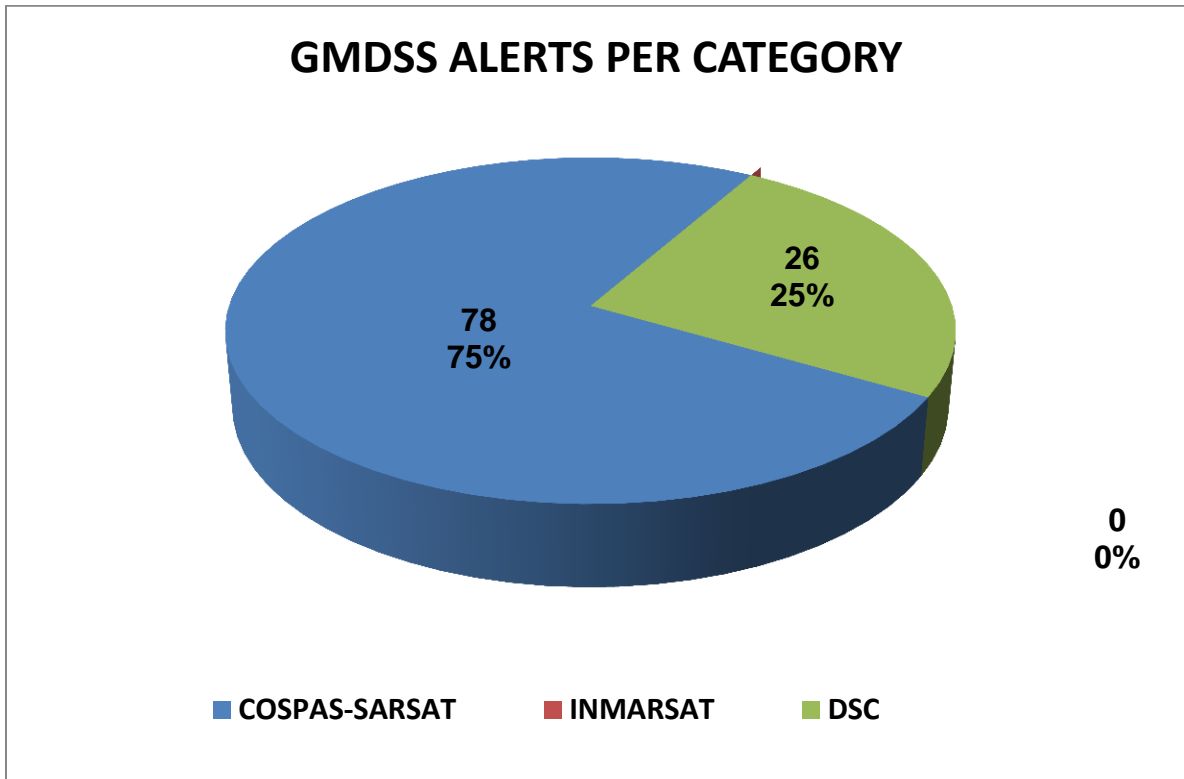

«APPENDIX 1»