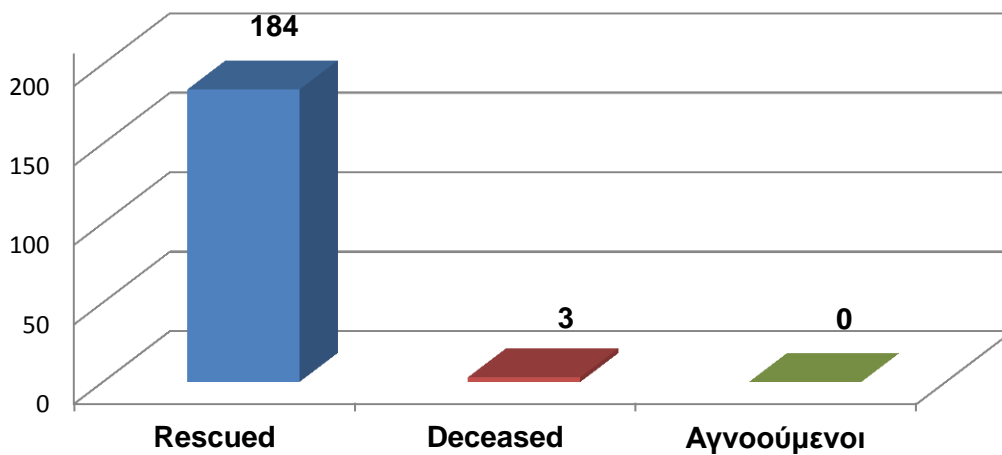

TRUE - FALSE ALERTS OUTSIDE SRR

«APPENDIX 2»

CYPRUS JOINT RESCUE COORDINATION CENTER

Results of Operations Contacted Outside Cyprus SRR during 2012

Results of Operations Contacted Inside Cyprus SRR during 2012