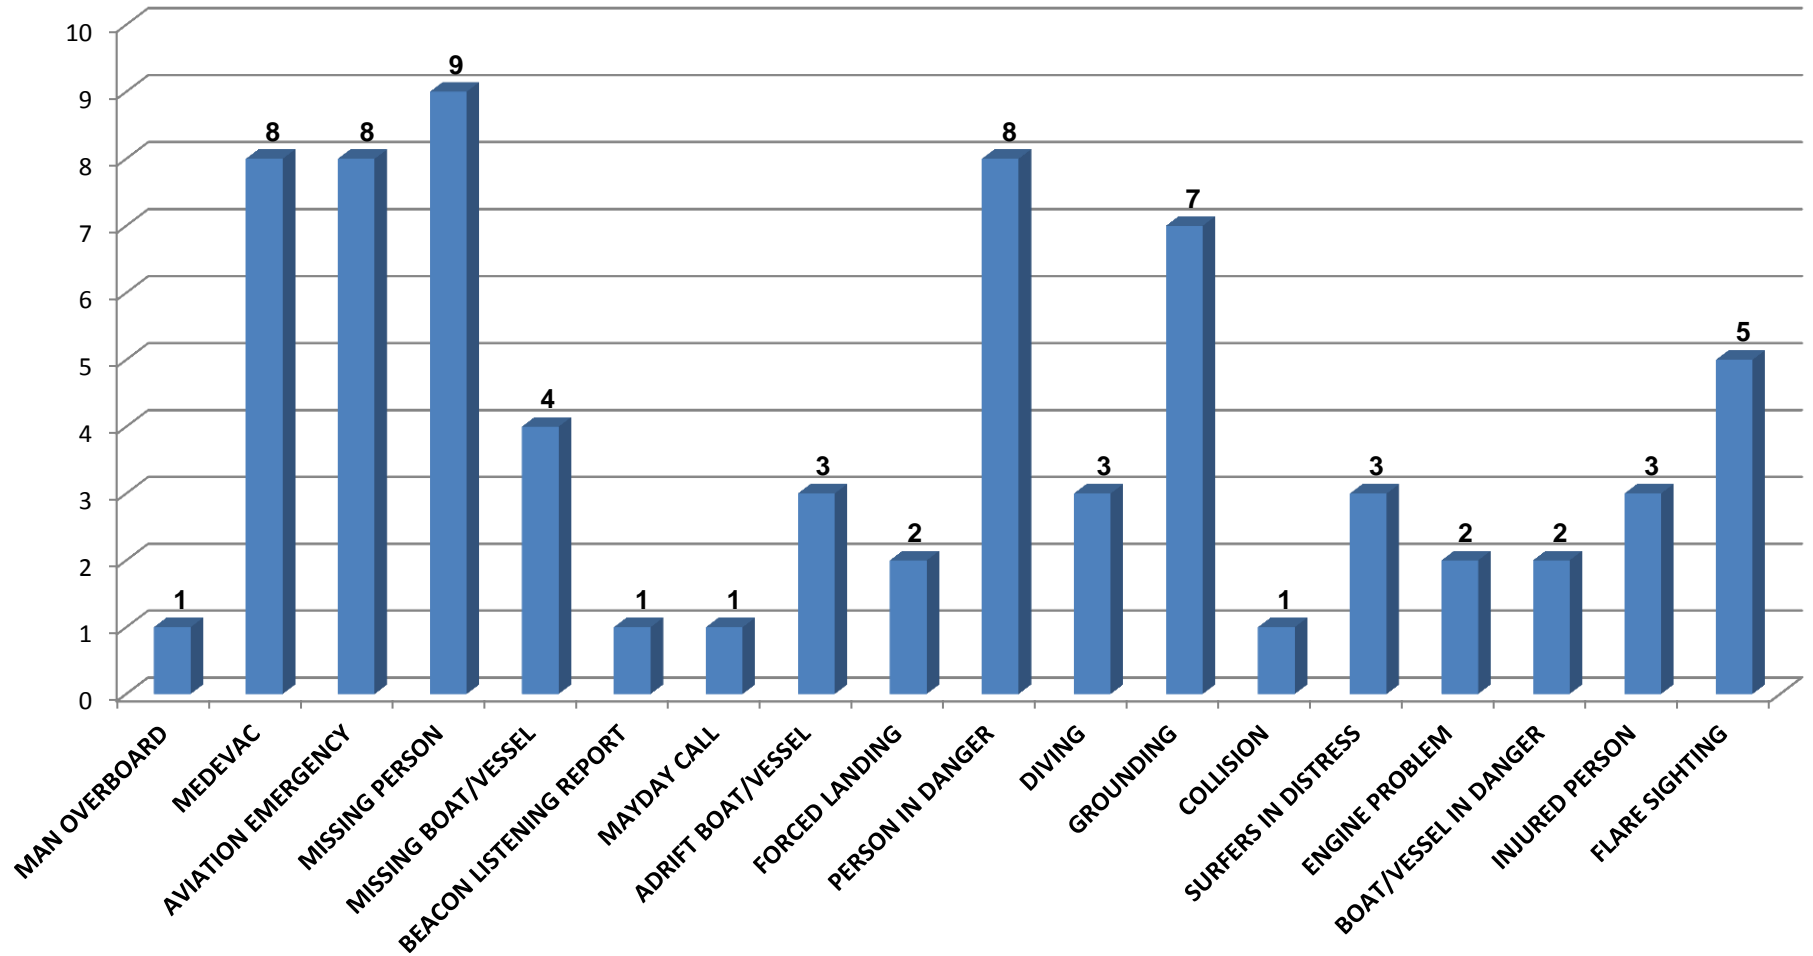

CYPRUS JOINT RESCUE COORDINATION CENTER

DISTRESS ALERTS PER TYPE

GMDSS TRUE / FALSE ALERTS

«APPENDIX 1»

CATEGORIES OF ALERTS OTHER THAN GMDSS

CYPRUS JOINT RESCUE COORDINATION CENTER

TOTAL TRUE / FALSE ALERTS 2012