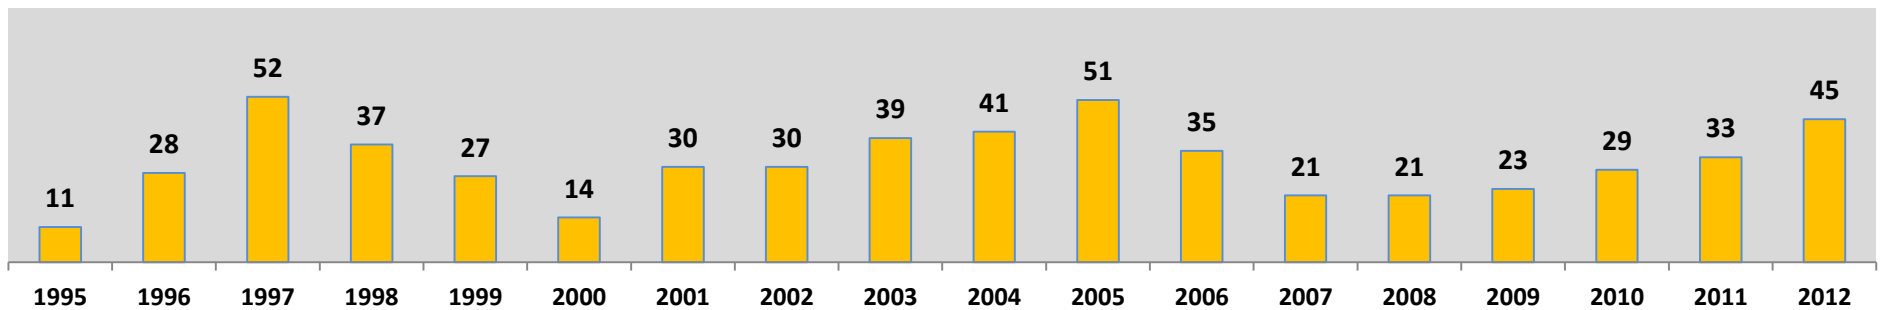

CYPRUS JOINT RESCUE COORDINATION CENTER

SAR OPERATIONS PER YEAR

PERSON RESCUED PER YEAR

CYPRUS JOINT RESCUE COORDINATION CENTER

SAR incidents by region from 1/1/2012 to 31/12/2012