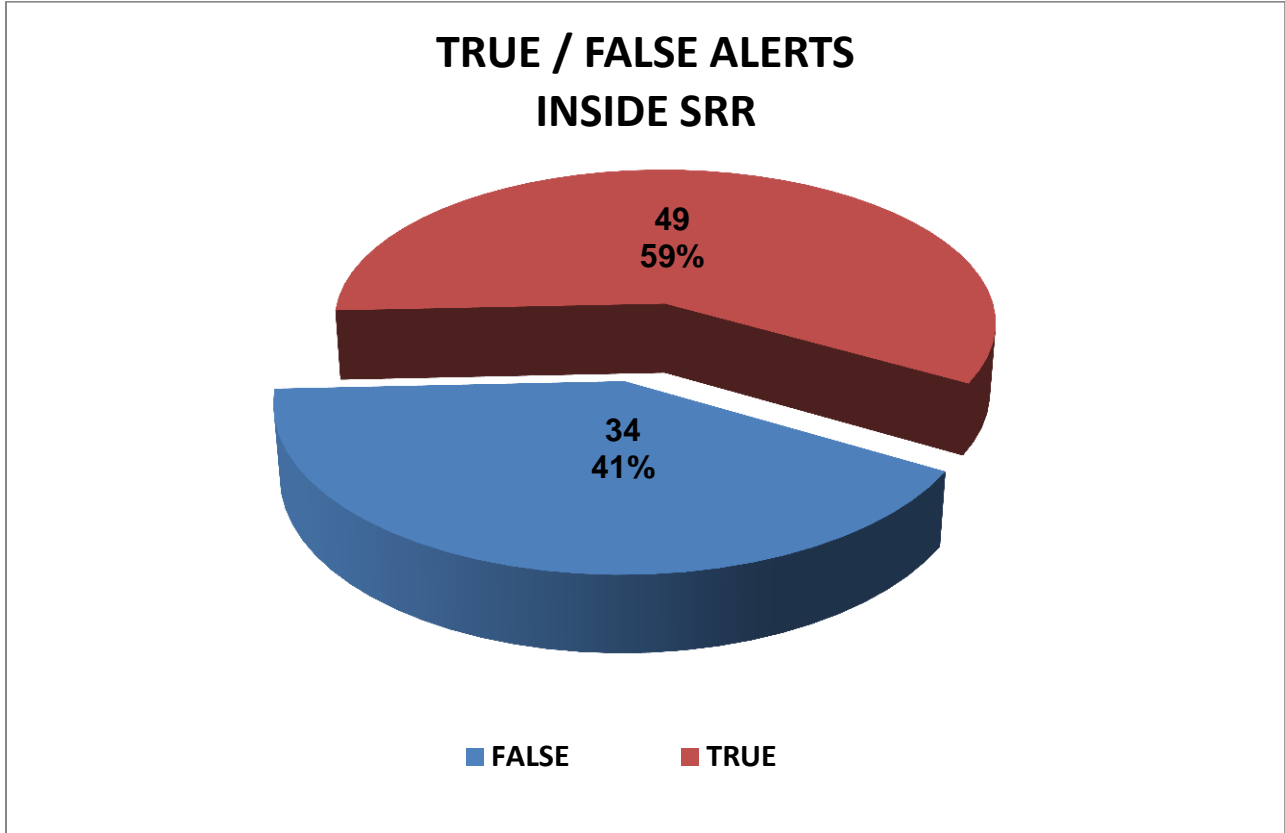

Results of Operations Contacted Outside Cyprus SRR during 2012

«APPENDIX 2»