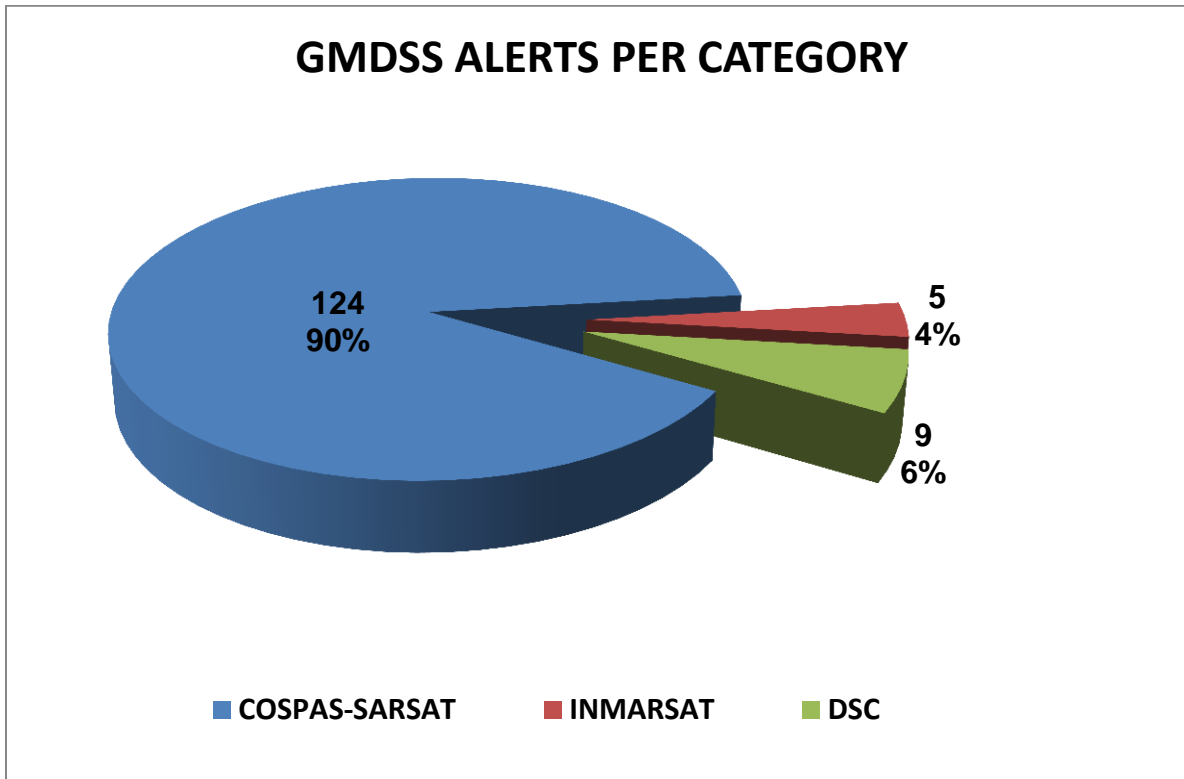

CYPRUS JOINT RESCUE COORDINATION CENTER

DISTRESS ALERTS PER TYPE

GMDSS TRUE / FALSE ALERTS

«APPENDIX 1»

CATEGORIES OF ALERTS OTHER THAN GMDSS

CYPRUS JOINT RESCUE COORDINATION CENTER

TOTAL TRUE / FALSE ALERTS 2012