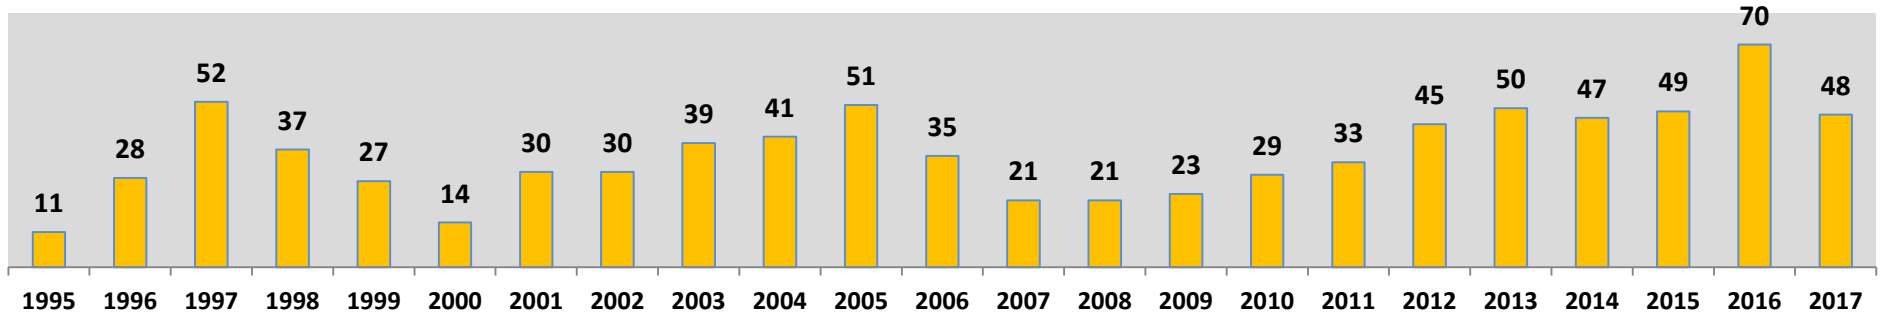

TRUE / FALSE ALERTS OUTSIDE SRR

«APPENDIX 2»

CYPRUS JOINT RESCUE COORDINATION CENTER

CYPRUS JOINT RESCUE COORDINATION CENTER

SAR OPERATIONS PER YEAR

PERSON RESCUED PER YEAR

CYPRUS JOINT RESCUE COORDINATION CENTER