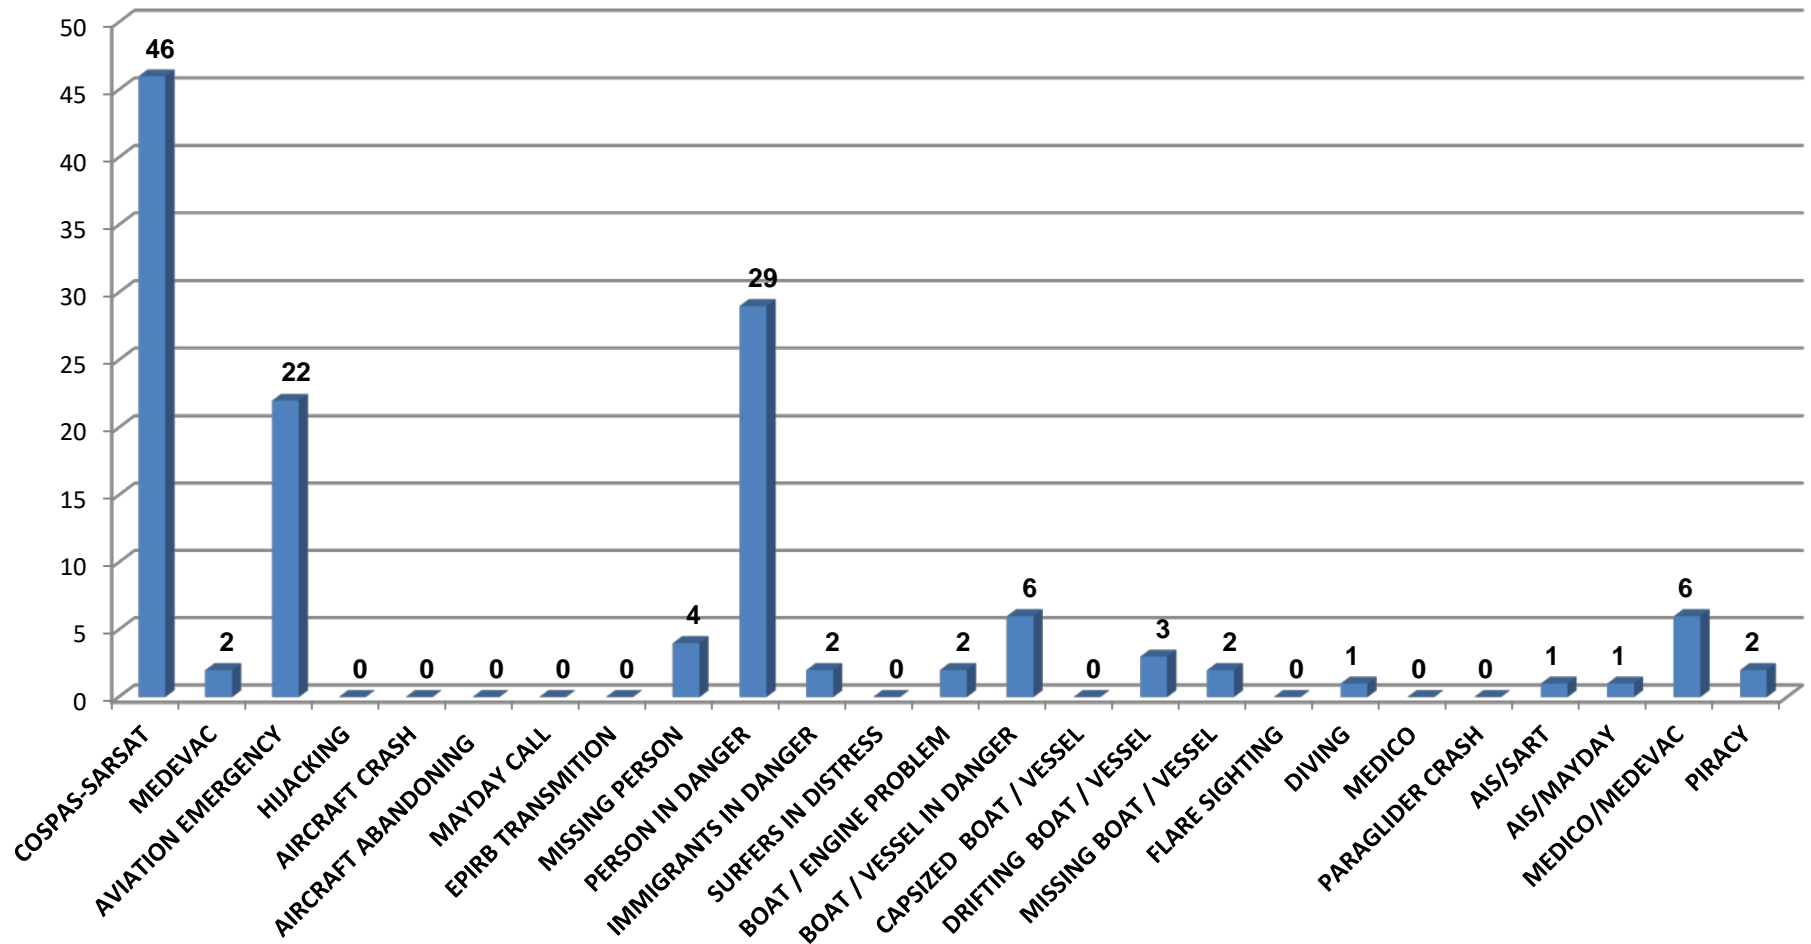

CYPRUS JOINT RESCUE COORDINATION CENTER

DISTRESS ALERTS PER TYPE

GMDSS TRUE / FALSE ALERTS

«APPENDIX 1»

CATEGORIES OF ALERTS OTHER THAN GMDSS

CYPRUS JOINT RESCUE COORDINATION CENTER

TOTAL TRUE / FALSE ALERT