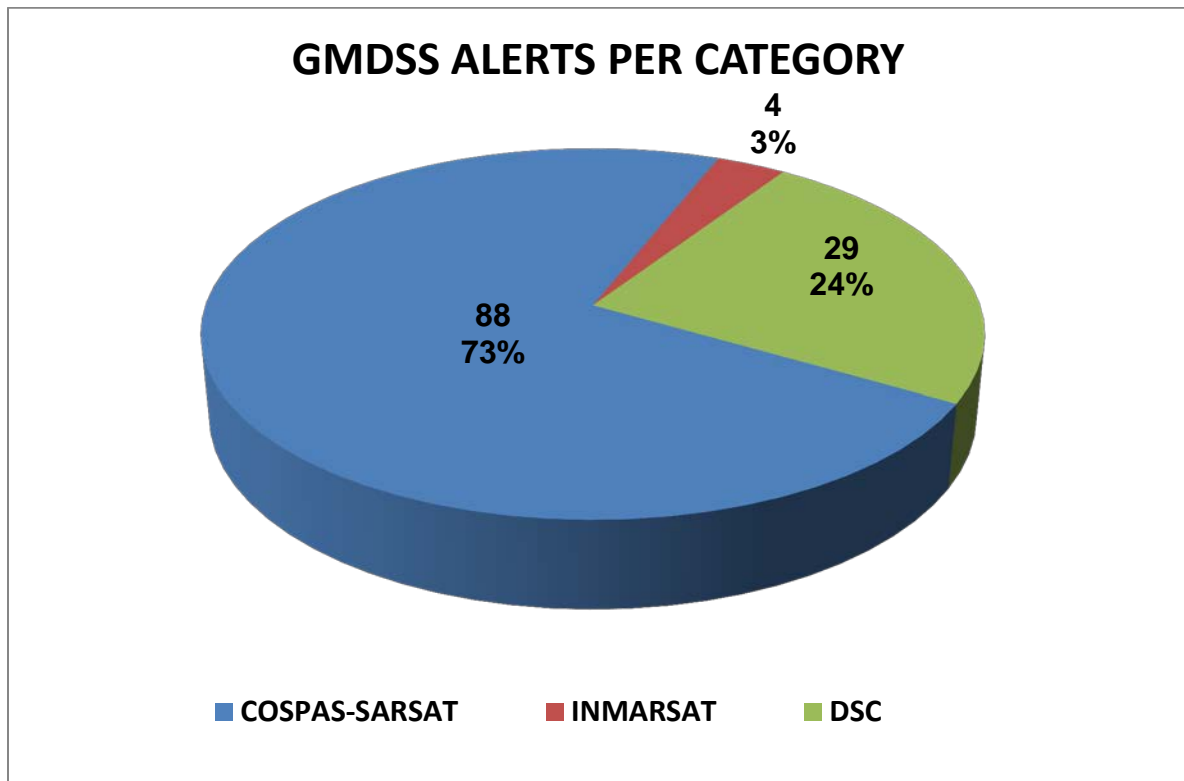

CYPRUS JOINT RESCUE COORDINATION CENTER

DISTRESS ALERTS PER TYPE

GMDSS TRUE / FALSE ALERTS

«APPENDIX 1»

CATEGORIES OF ALERTS OTHER THAN GMDSS

CYPRUS JOINT RESCUE COORDINATION CENTER

TOTAL TRUE / FALSE ALERT

TRUE / FALSE ALERTS OUTSIDE SRR

«APPENDIX 2»

CYPRUS JOINT RESCUE COORDINATION CENTER

CYPRUS JOINT RESCUE COORDINATION CENTER

SAR OPERATIONS PER YEAR

PERSON RESCUED PER YEAR

CYPRUS JOINT RESCUE COORDINATION CENTER