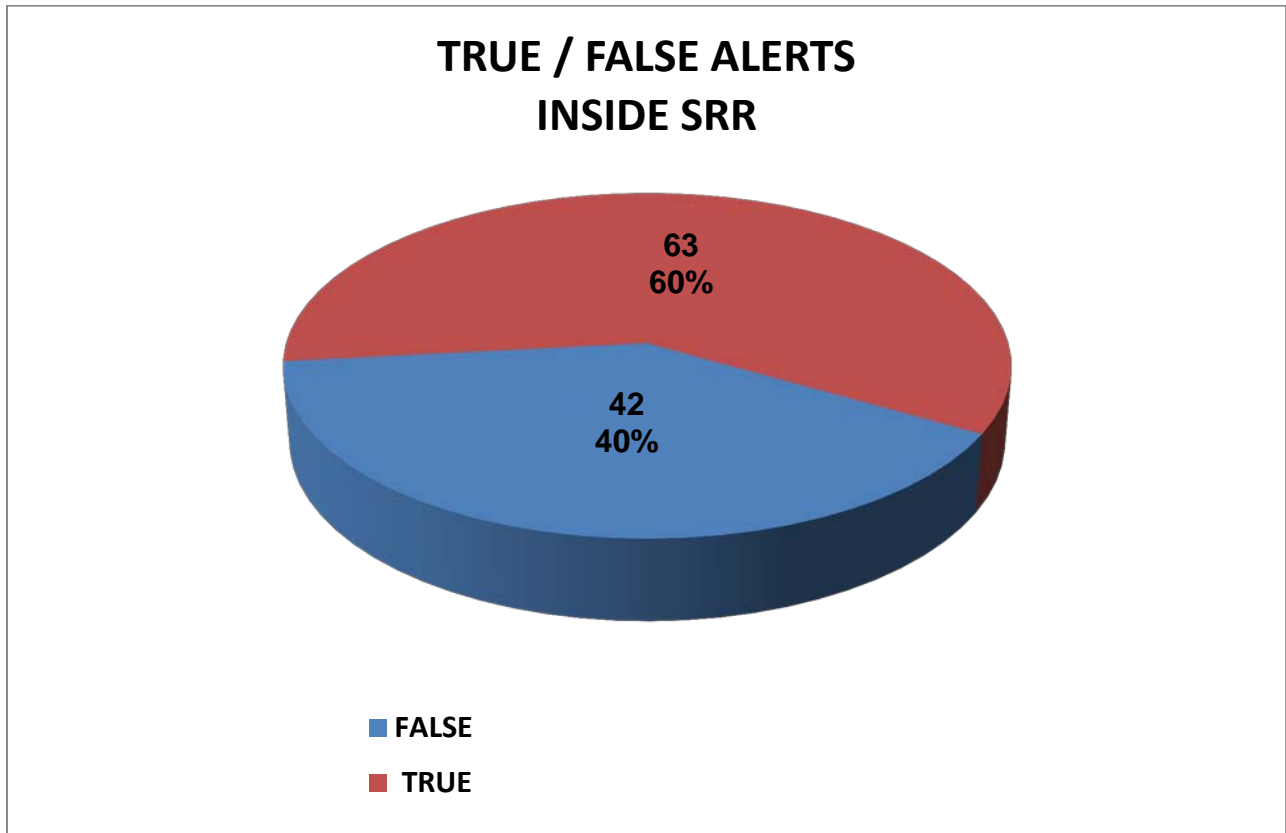

«APPENDIX 2»