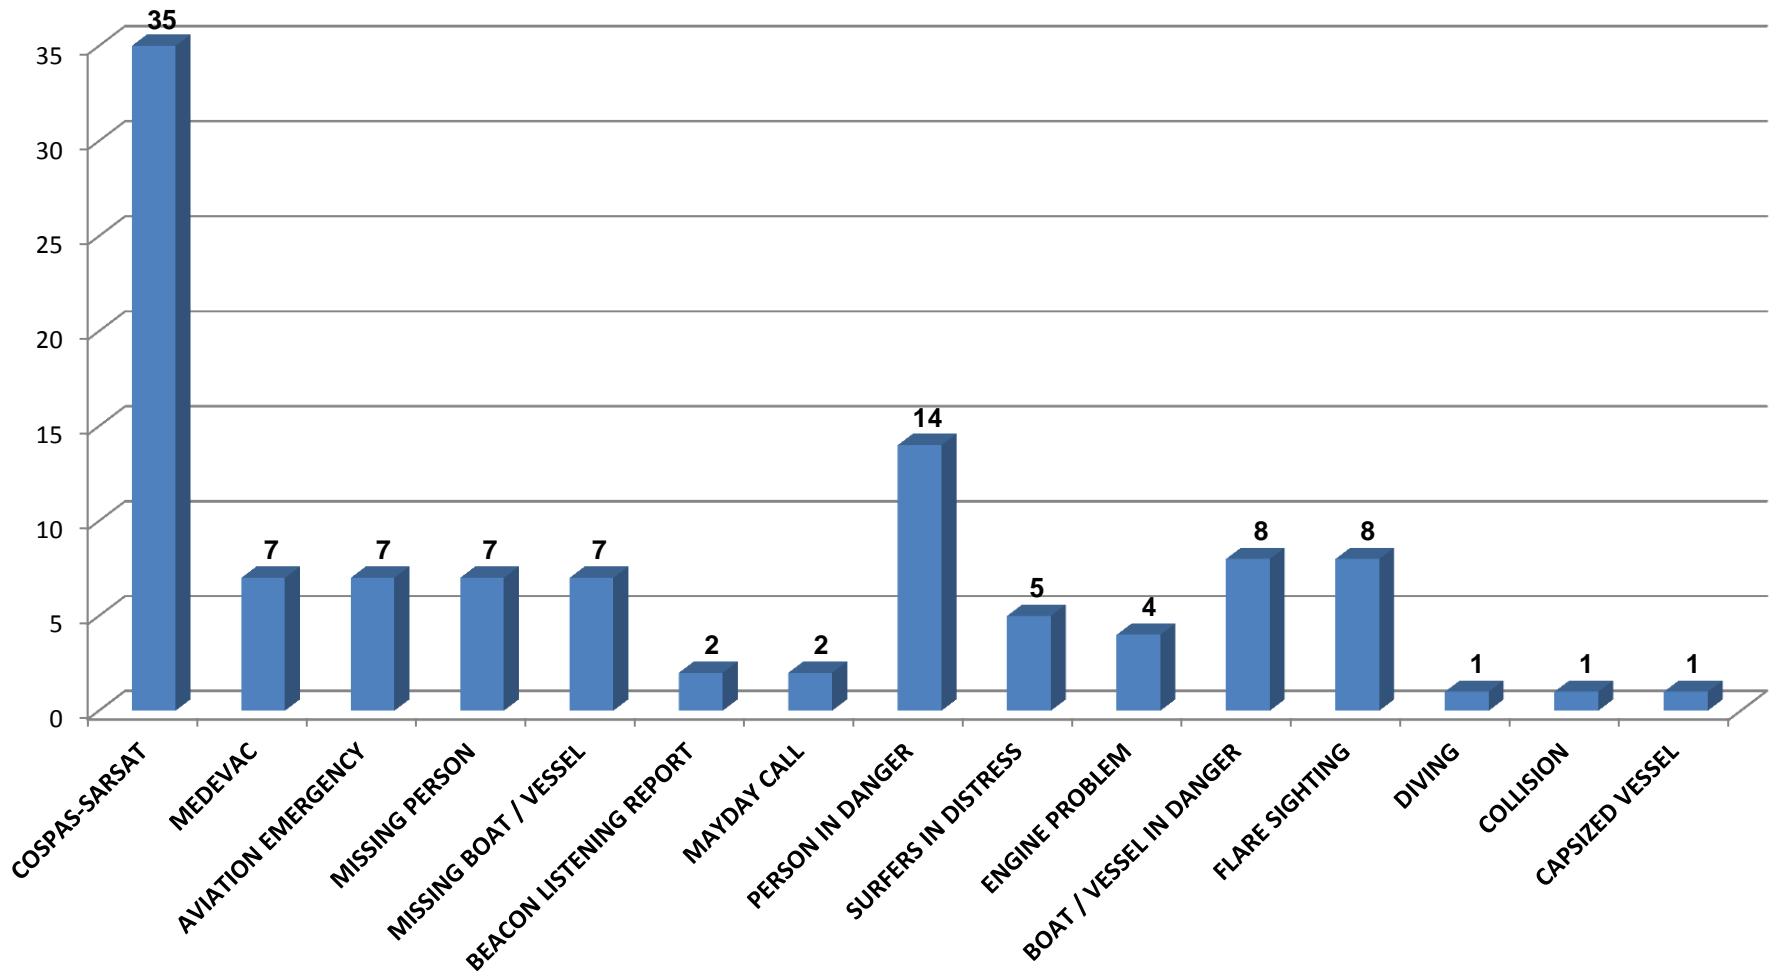

CYPRUS JOINT RESCUE COORDINATION CENTER

DISTRESS ALERTS PER TYPE

GMDSS TRUE / FALSE ALERTS

«APPENDIX 1»

CATEGORIES OF ALERTS OTHER THAN GMDSS

«APPENDIX 2»

CYPRUS JOINT RESCUE COORDINATION CENTER

TOTAL TRUE / FALSE ALERT