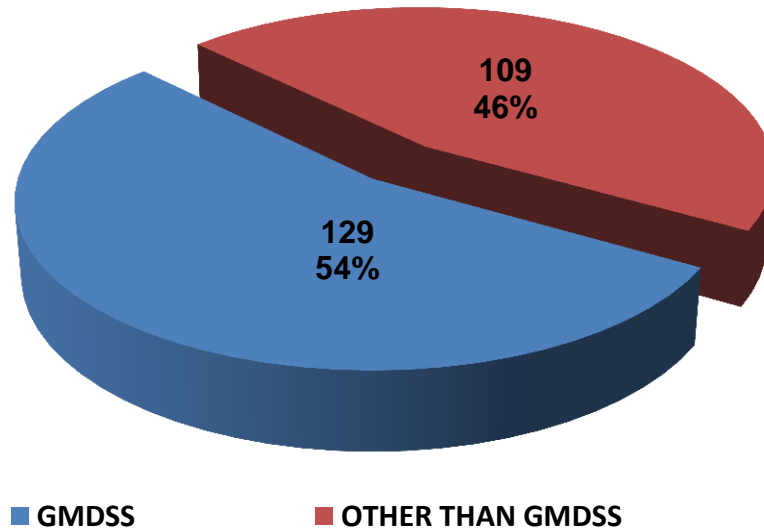

CYPRUS JOINT RESCUE COORDINATION CENTER

DISTRESS ALERTS PER TYPE

GMDSS TRUE / FALSE ALERTS

«APPENDIX 1»

CATEGORIES OF ALERTS OTHER THAN GMDSS

«APPENDIX 2»

CYPRUS JOINT RESCUE COORDINATION CENTER

TOTAL TRUE / FALSE ALERT