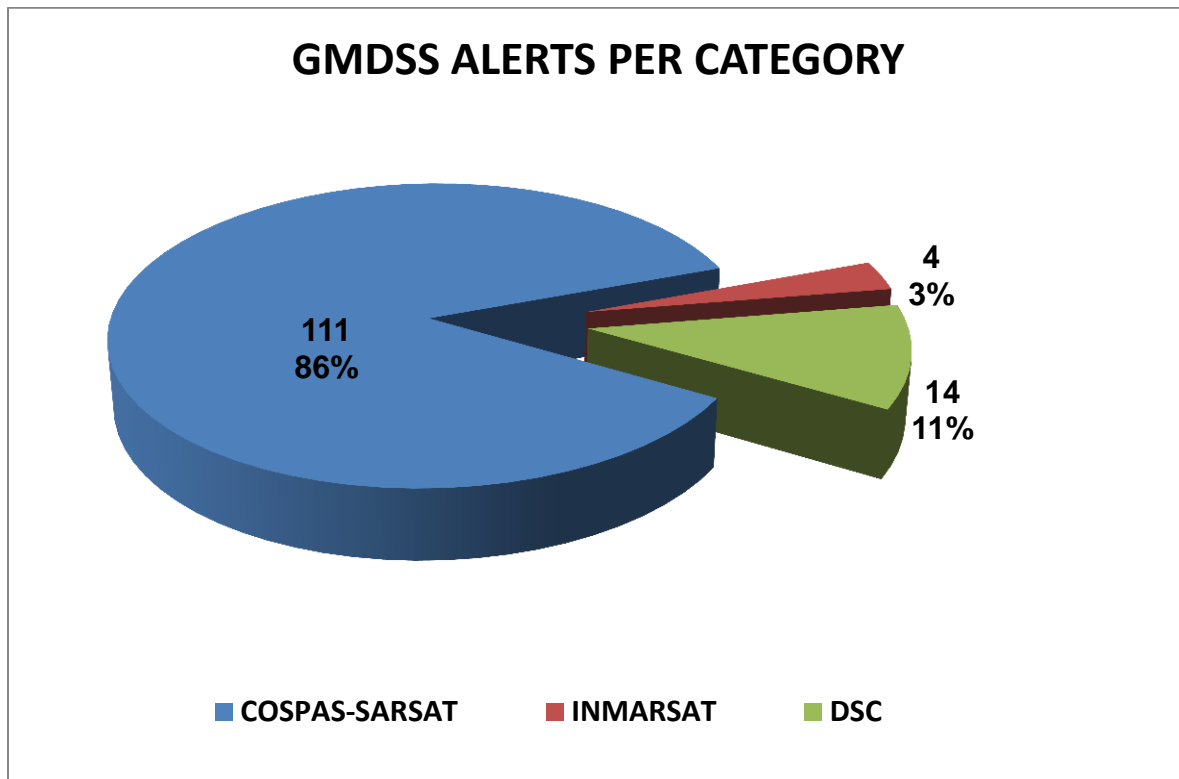

CYPRUS JOINT RESCUE COORDINATION CENTER

DISTRESS ALERTS PER TYPE

GMDSS TRUE / FALSE ALERTS

«APPENDIX 1»

CATEGORIES OF ALERTS OTHER THAN GMDSS

«APPENDIX 2»

CYPRUS JOINT RESCUE COORDINATION CENTER

TOTAL TRUE / FALSE ALERT

**TRUE / FALSE ALERTS
OUTSIDE SRR**

«APPENDIX 2»

TRUE / FALSE ALERTS INSIDE SRR

■ FALSE ■ TRUE

CYPRUS JOINT RESCUE COORDINATION CENTER

«APPENDIX 4»

CYPRUS JOINT RESCUE COORDINATION CENTER

SAR OPERATIONS PER YEAR