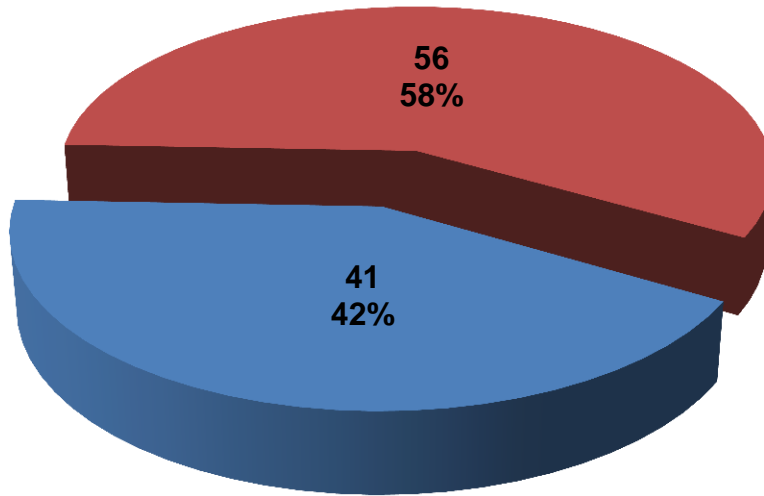

TRUE / FALSE ALERTS INSIDE SRR

■ FALSE   ■ TRUE