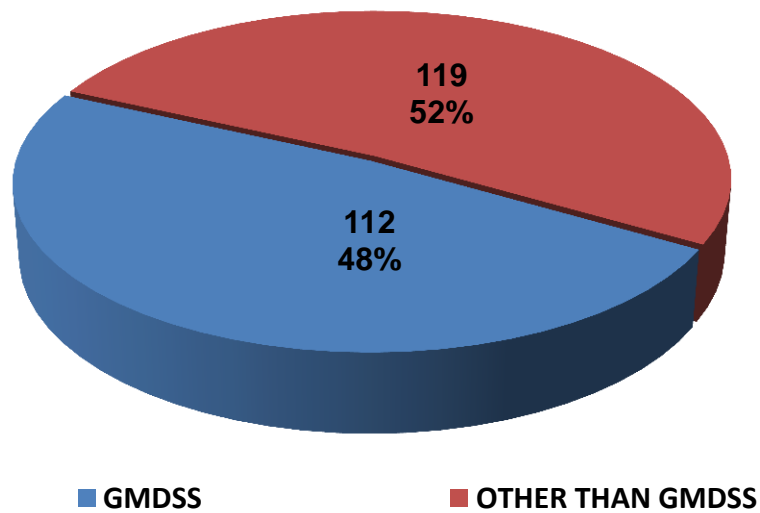

CYPRUS JOINT RESCUE COORDINATION CENTER

DISTRESS ALERTS PER TYPE

GMDSS TRUE / FALSE ALERTS

«APPENDIX 1»

CATEGORIES OF ALERTS OTHER THAN GMDSS

«APPENDIX 2»

CYPRUS JOINT RESCUE COORDINATION CENTER

TOTAL TRUE / FALSE ALERT

**TRUE / FALSE ALERTS
OUTSIDE SRR**

«APPENDIX 2»

TRUE / FALSE ALERTS INSIDE SRR

■ FALSE ■ TRUE

CYPRUS JOINT RESCUE COORDINATION CENTER

«APPENDIX 4»

CYPRUS JOINT RESCUE COORDINATION CENTER

SAR OPERATIONS PER YEAR