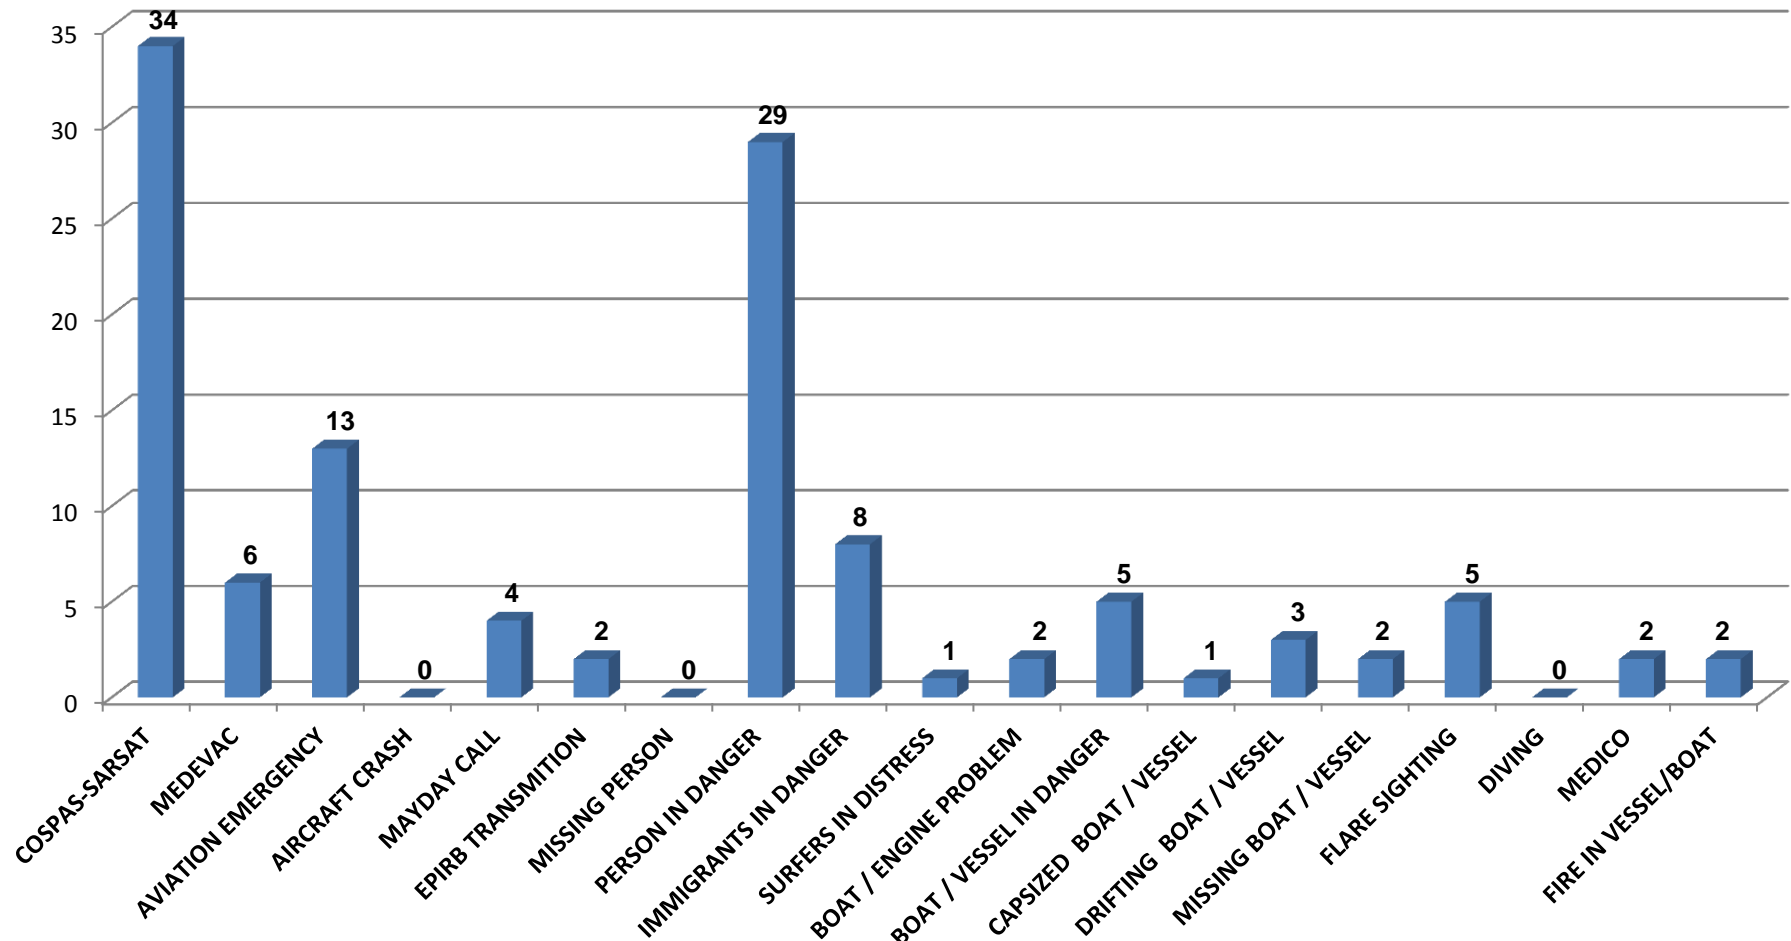

CYPRUS JOINT RESCUE COORDINATION CENTER

DISTRESS ALERTS PER TYPE

GMDSS TRUE / FALSE ALERTS

«APPENDIX 1»

CATEGORIES OF ALERTS OTHER THAN GMDSS

«APPENDIX 2»

CYPRUS JOINT RESCUE COORDINATION CENTER

TOTAL TRUE / FALSE ALERT