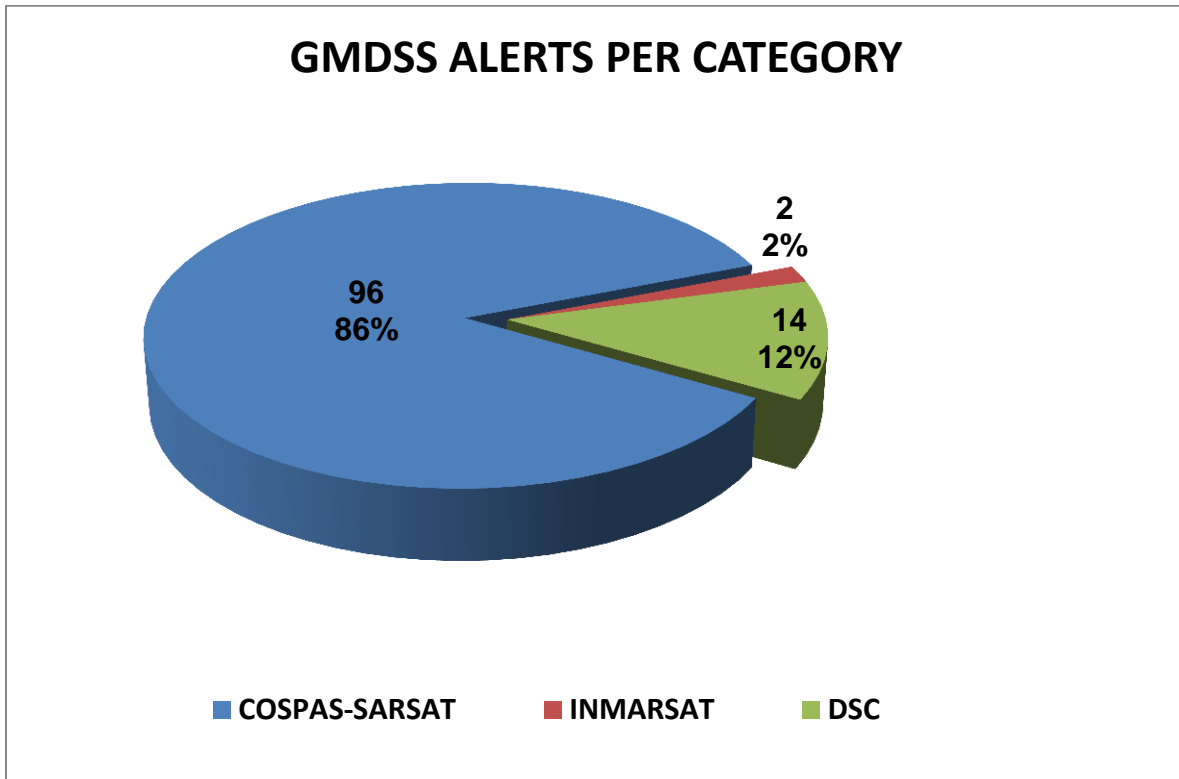

CYPRUS JOINT RESCUE COORDINATION CENTER

DISTRESS ALERTS PER TYPE

GMDSS TRUE / FALSE ALERTS

«APPENDIX 1»

CATEGORIES OF ALERTS OTHER THAN GMDSS

«APPENDIX 2»

CYPRUS JOINT RESCUE COORDINATION CENTER

TOTAL TRUE / FALSE ALERT

**TRUE / FALSE ALERTS
OUTSIDE SRR**

«APPENDIX 2»

TRUE / FALSE ALERTS INSIDE SRR

■ FALSE ■ TRUE

CYPRUS JOINT RESCUE COORDINATION CENTER

«APPENDIX 4»

CYPRUS JOINT RESCUE COORDINATION CENTER

SAR OPERATIONS PER YEAR