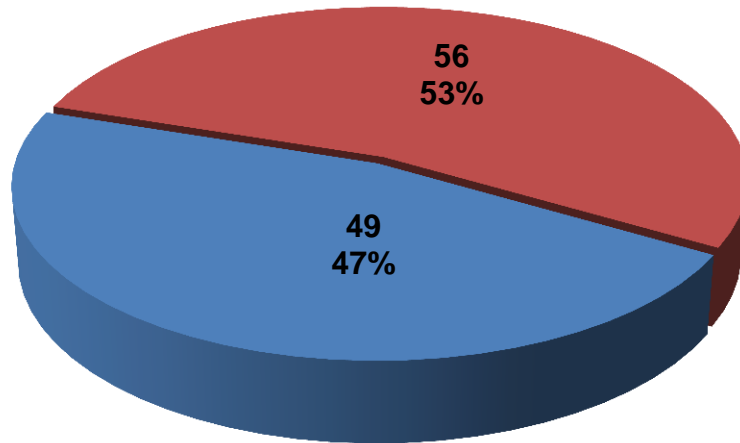

TRUE / FALSE ALERTS INSIDE SRR

■ FALSE   ■ TRUE